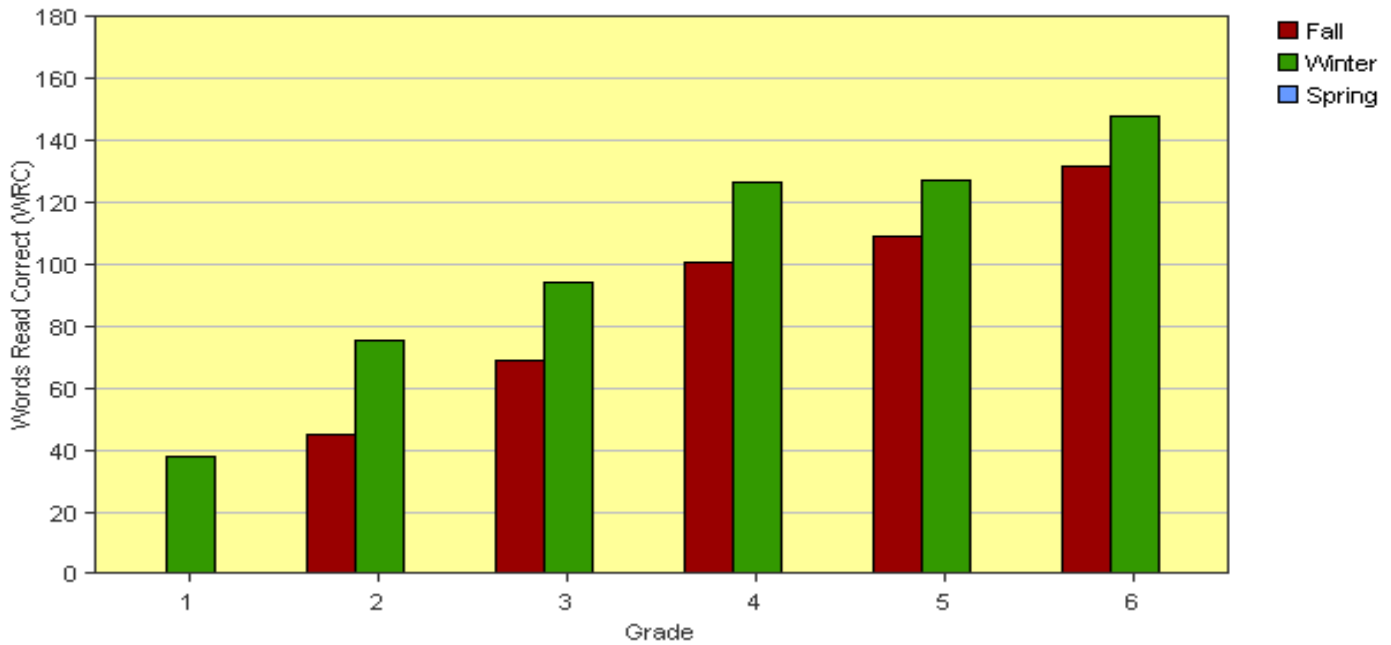

Performance of Average Student by Benchmark Period

Pelican Rapids Public Schools #548 - Viking Elementary
 2013-2014 School Year
 Reading - Curriculum Based Measurement

Copyright © 2014 NCS Pearson, Inc. All Rights Reserved. Patent No. 7,311,524

Percent of Students Above & Below Target